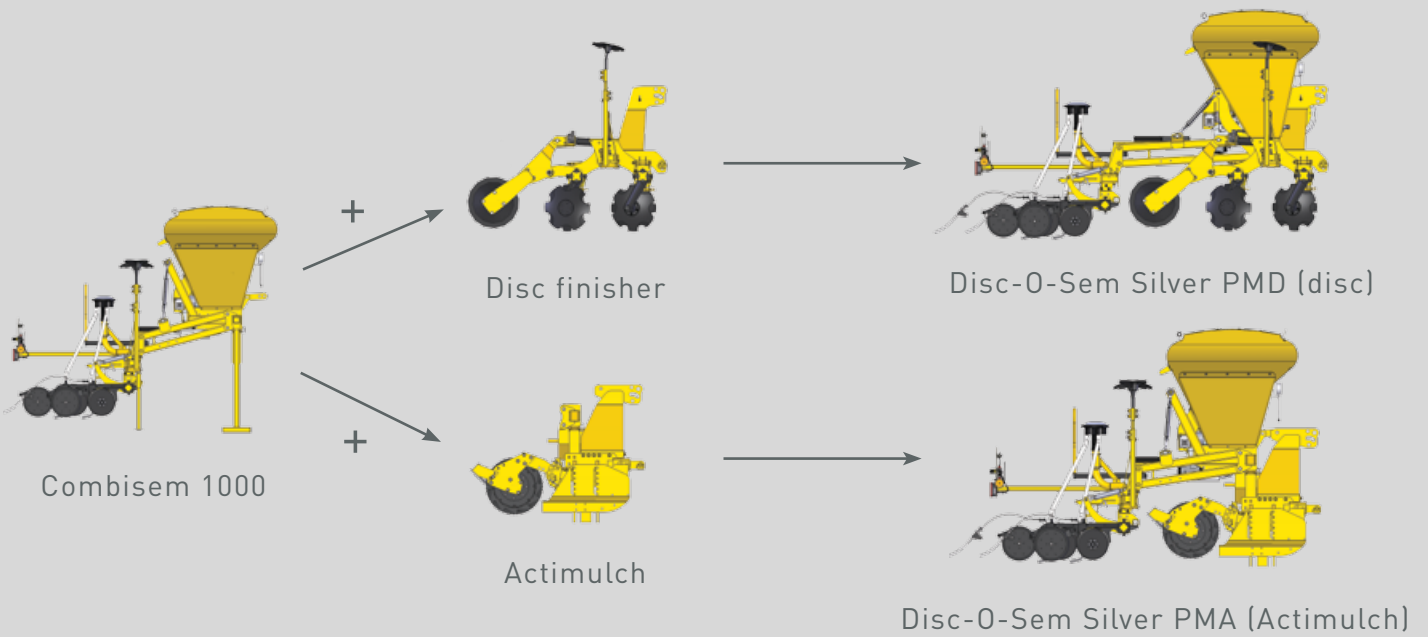

# Exclusive technology

**Disc-O-Sem<sup>®</sup>** Silver P

Model with 2 rows of discs - Disc-O-Sem Silver P

Distribution heads on seeding ramp for more accuracy and more useful volume in the hopper (1000 L).

Stainless steel metering-unit with double Ø70 mm outlet (0.4 kg to 250 kg/Ha).

« Minimum Tillage » seeding ramp with centralized pressure control. 15 cm spacing.

Working element with hubs without lubrication and Ø460 mm discs.

# Mounted and adjustable, seeder in rows

**Disc-O-Sem<sup>®</sup>**

**Silver PM adjustable**

Working elements modularity: