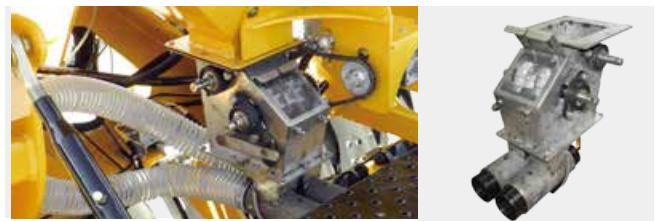

# Exclusive technology

**Disc-O-Sem<sup>®</sup>** Silver P

Model with 2 rows of discs - Disc-O-Sem Silver P

Distribution heads on seeding ramp for more accuracy and more useful volume in the hopper (1000 L).

Stainless steel metering-unit with double Ø70 mm outlet (0.4 kg to 250 kg/Ha).

« Minimum Tillage » seeding ramp with centralized pressure control. 15 cm spacing.

Working element with hubs without lubrication and Ø460 mm discs.

# Mounted and adjustable, seeder in rows

**Disc-O-Sem<sup>®</sup>**

**Silver PM adjustable**

Working elements modularity: