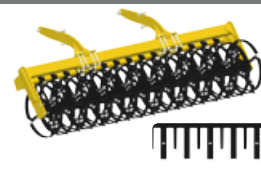

MULCHER disc

Grooved profile on all its working height

- + - Maximum mincing of crop
- + - Self-cleaning in wet conditions
- + - Unchanged working quality with the wear of the disc

Unequalled performances

ROLLERS

Flexi-Pack Ø700

Cage Ø526

V-Sem Ø600

Levelling harrow

T-Sem Ø620

Flexi-Roll Ø600

Agrix Ø500 and Ø700