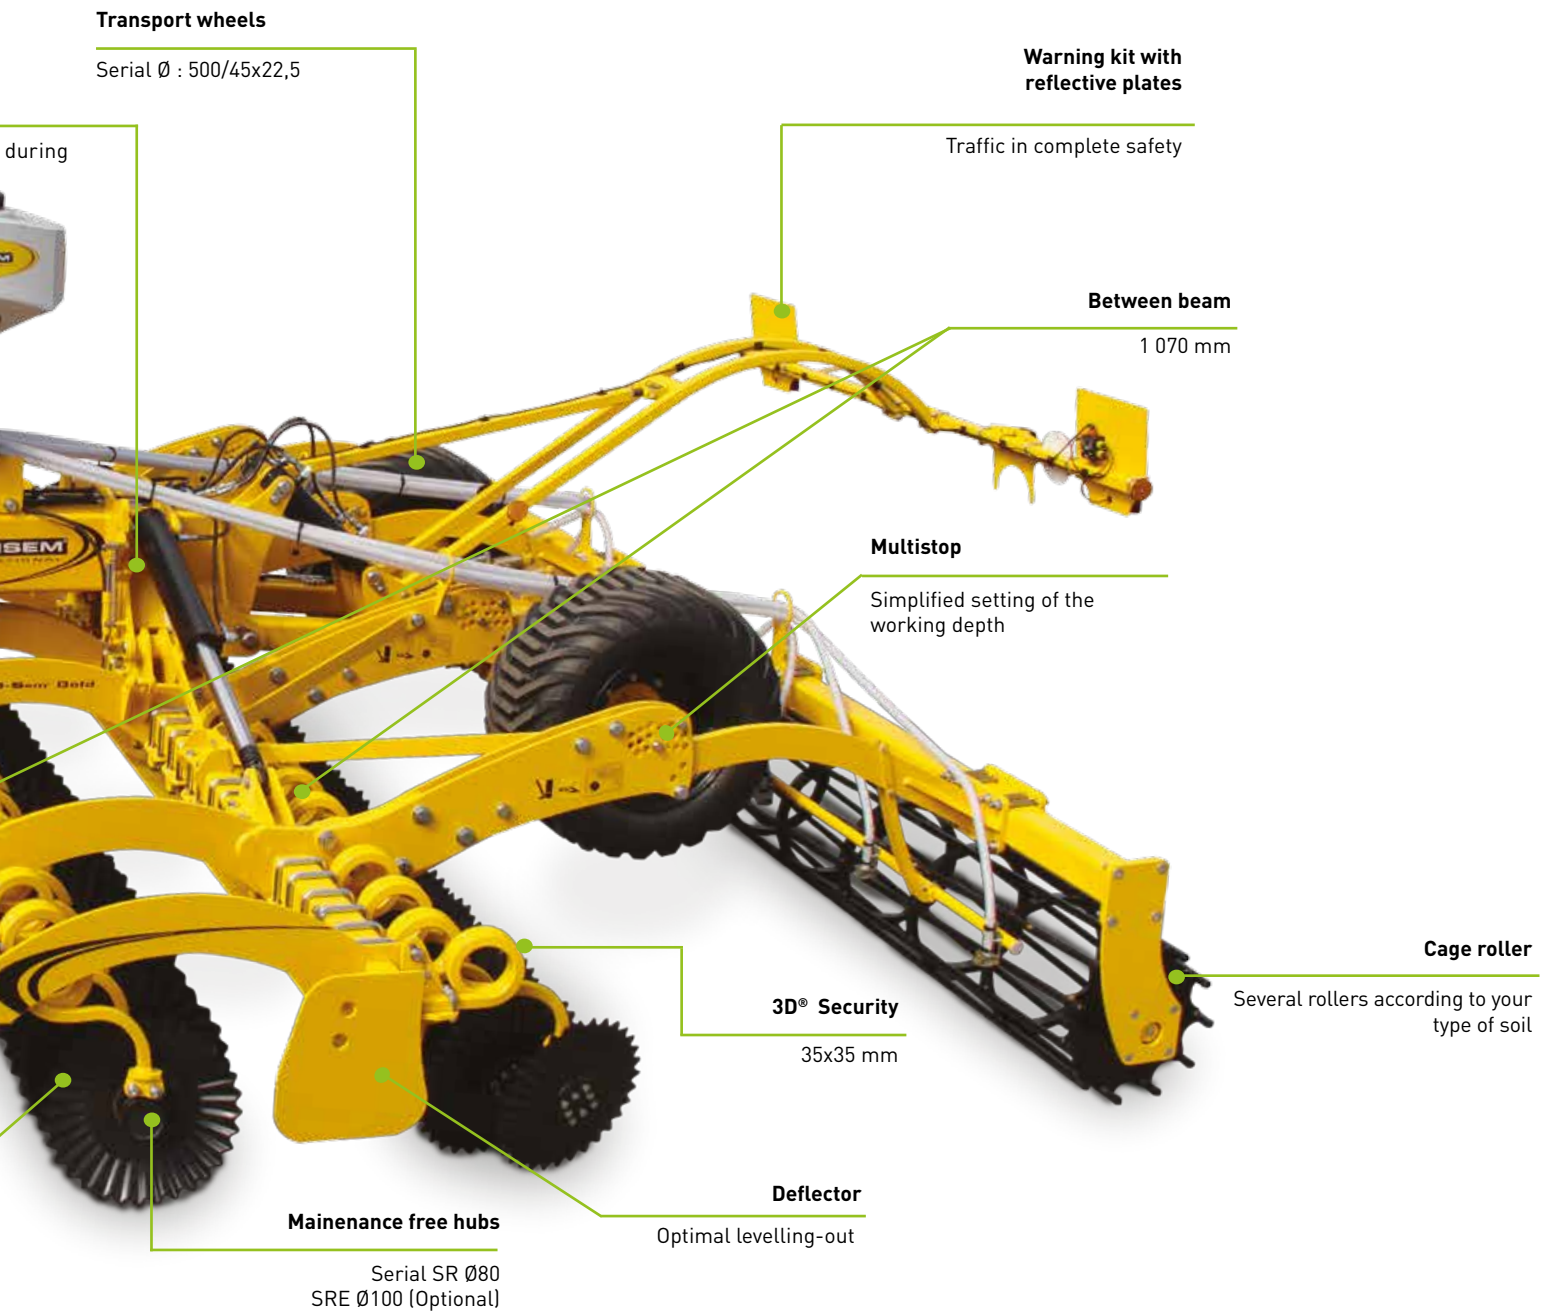

Disc-O-Mulch[®] Gold

Independent disc stubble-breaker

The Professional's Choice

Exclusive technology

Disc-O-Mulch® Gold mounted

Folding-up of the roller

- + - Hydraulic folding-up
- + - Rebalance of the weight during the transport

Rotation to copy row of balls with contact obliques
Double joint Cassette

Concurrence 

SRE hub insection

- Sans entretien
-  - Moyeux étanches = fiabilité
- Possibilité de travailler à haute vitesse

Clod-breaking board

Disposed behind the row of discs

PATENTED

-  - Additional refining
- Optimal levelling
- Regulation of the flow of soil

Intensive use in complete sa

Work up to 15 cm deep Penetration : 800 - 1 000 kg/m From 8 to

MULCHER disc

Grooved profile on all its working height

- + - Maximum mincing of crop
- + - Self-cleaning in wet conditions
- + - Unchanged working quality with the wear of the disc

Unequalled performances