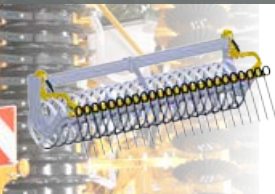

Disc-O-Mulch[®] Gold

Independent disc stubble-breaker

The Professional's Choice

Exclusive technology

Disc-O-Mulch® Gold mounted

Folding-up of the roller

- + - Hydraulic folding-up
- + - Rebalance of the weight during the transport

MULCHER disc

Grooved profile on all its working height

- + - Maximum mincing of crop
- + - Self-cleaning in wet conditions
- + - Unchanged working quality with the wear of the disc

Unequalled performances

ROLLERS

Flexi-Pack Ø700

Cage Ø526

V-Sem Ø600

Levelling harrow

T-Sem Ø620

Flexi-Roll Ø600

Agrix Ø500 and Ø700