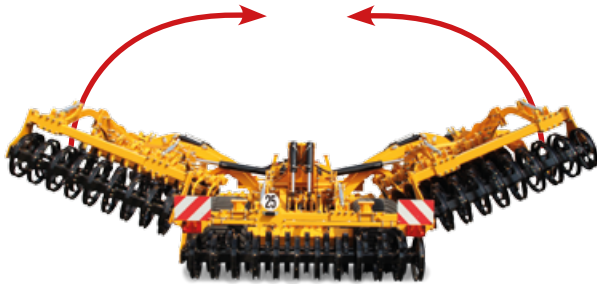

Unequalled performances

Disc-O-Mulch® 7,5 et 9 m

Folding-up exclusive for AGRISEM

Width and compactness in one machine

Step 1 : Folding