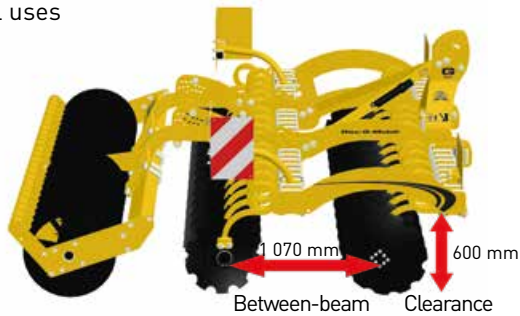

The specialist's experience

A multipurpose machine which adapts itself to all uses

- + - Independant discs - one shock absorber per disc
- + - Important release under the frame
- + - Large between-beams for the destruction of the crops