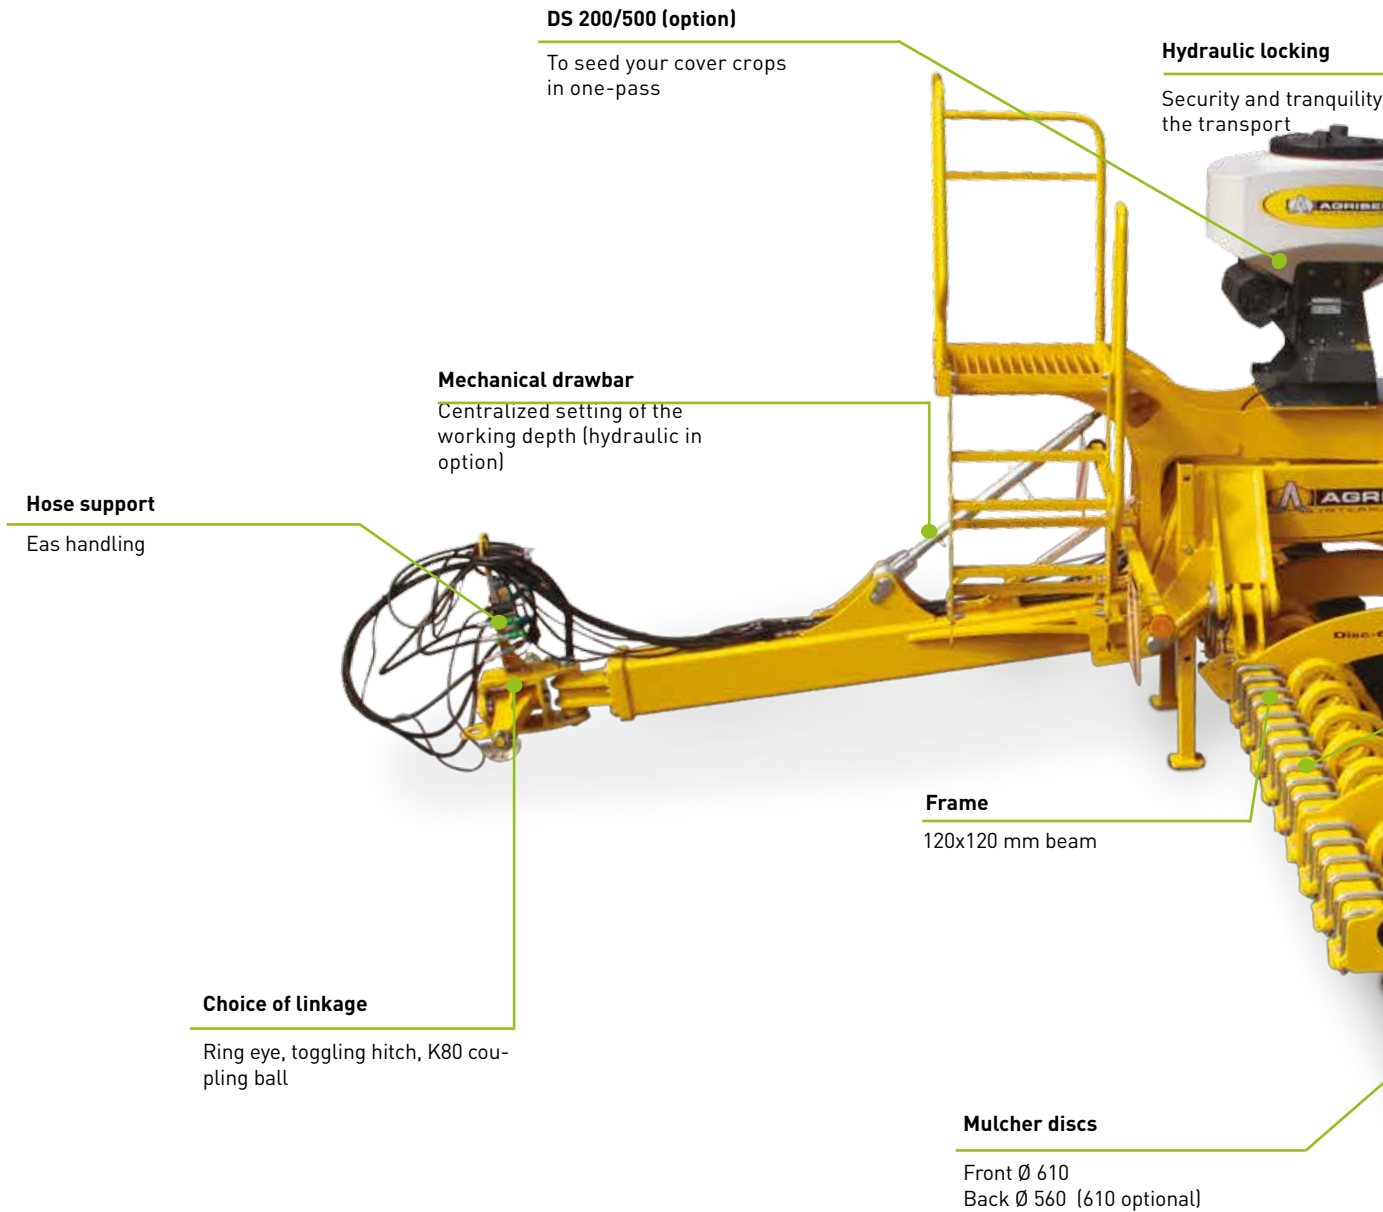

Disc-O-Mulch[®] Gold

Independent disc stubble-breaker

The Professional's Choice

Exclusive technology

Disc-O-Mulch® Gold mounted

Folding-up of the roller

- + - Hydraulic folding-up
- + - Rebalance of the weight during the transport

The specialist's experience

A multipurpose machine which adapts itself to all uses

- + - Independant discs - one shock absorber per disc
- + - Important release under the frame
- + - Large between-beams for the destruction of the crops

3D security with percussion effect

Positive pan and working angles

- + - Quality of work
- + - Energy saving
- + - Maintenance free

Disc-O-Mulch® Gold semi-mounted

Maintenance free hubs

The biggest hubs on the market
SR = 80 mm / SRE = 100 mm

Disposed behind the row of discs

PATENTED

-  - Additional refining
- Optimal levelling
- Regulation of the flow of soil

Intensive use in complete sa

Work up to 15 cm deep Penetration : 800 - 1 000 kg/m From 8 to