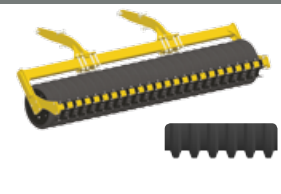

MULCHER disc

Grooved profile on all its working height

- + - Maximum mincing of crop
- + - Self-cleaning in wet conditions
- + - Unchanged working quality with the wear of the disc

Unequalled performances

ROLLERS

Flexi-Pack Ø700

Cage Ø526

V-Sem Ø600

Levelling harrow

T-Sem Ø620

Flexi-Roll Ø600

Agrix Ø500 and Ø700