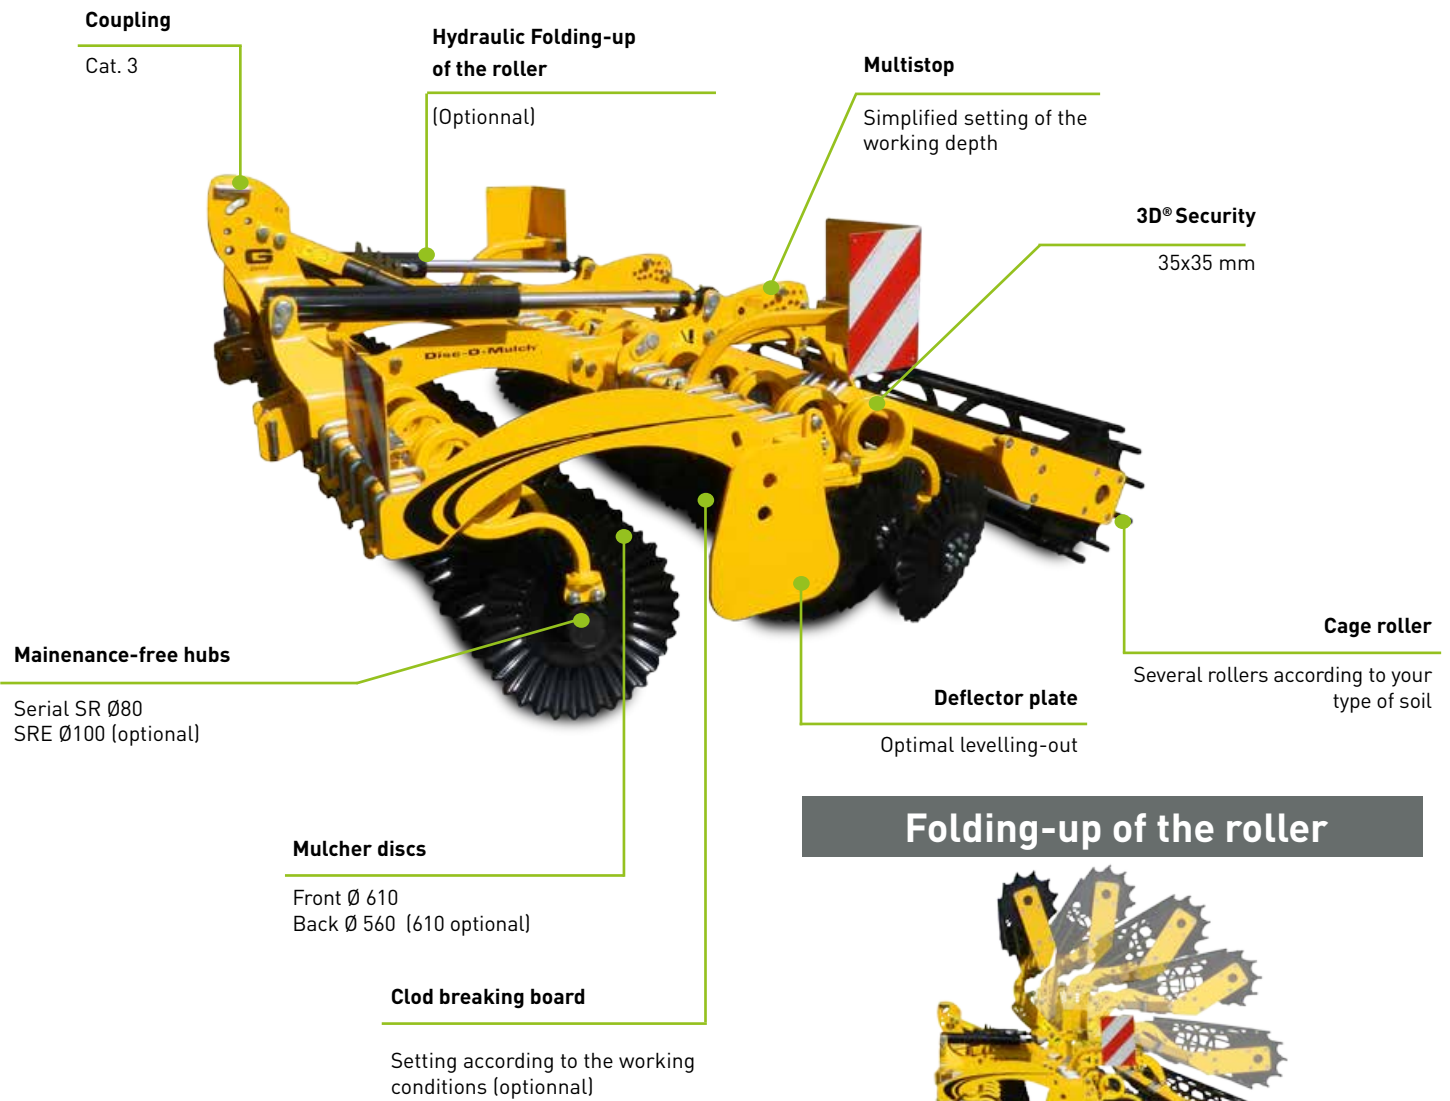

Disc-O-Mulch[®] Gold

Independent disc stubble-breaker

The Professional's Choice

Exclusive technology

Disc-O-Mulch® Gold mounted

Folding-up of the roller

- + - Hydraulic folding-up
- + - Rebalance of the weight during the transport

The specialist's experience

A multipurpose machine which adapts itself to all uses

- + - Independant discs - one shock absorber per disc
- + - Important release under the frame
- + - Large between-beams for the destruction of the crops

3D security with percussion effect

Positive pan and working angles

- + - Quality of work
- + - Energy saving
- + - Maintenance free

Disc-O-Mulch® Gold semi-mounted

Maintenance free hubs

The biggest hubs on the market
SR = 80 mm / SRE = 100 mm

Disposed behind the row of discs

PATENTED

-  - Additional refining
- Optimal levelling
- Regulation of the flow of soil

Intensive use in complete sa

Work up to 15 cm deep Penetration : 800 - 1 000 kg/m From 8 to