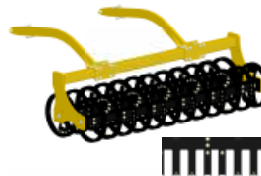

Specifications

Approved machine

DS 200/500

DSF 1000

DSF 1600

MOUNTED		Fix versions			Foldable versions		
Working width	3,00 m	3,50 m	4,00 m	4,00 m	4,50 m	5,00 m	
Weight (kg) with cage roller	2 130	2 300	2 620	3 150	3 600	3 860	
Power (hp)	75 - 130	90 - 160	110 - 180	110 - 180	130 - 200	150 - 220	
Number of discs	24+1	28+1	32+1	32+1	36+1	40+1	

SEMI-MOUNTED				Foldable versions			
Working width	4,50 m	5,00 m	6,00 m	7,50 m	9,00 m	10,00 m	12,00 m
Weight (kg) with cage roller	5 570	6 070	6 380	9 100	10 020	13 330	15 680
Power (hp)	150 - 210	170 - 250	190 - 280	230 - 360	300 - 420	350 - 450	350 - 450
Number of discs	36+1	40+1	48+1	60+1	72+1	80 + 1	96+1

ROLLERS

535 rue Pierre Levasseur
44158 ANCENIS - FRANCE

T. +33 (0)2 51 14 14 40
F. +33 (0)2 40 96 32 36

agrisem@agrisem.com
www.agrisem.com

Your dealer